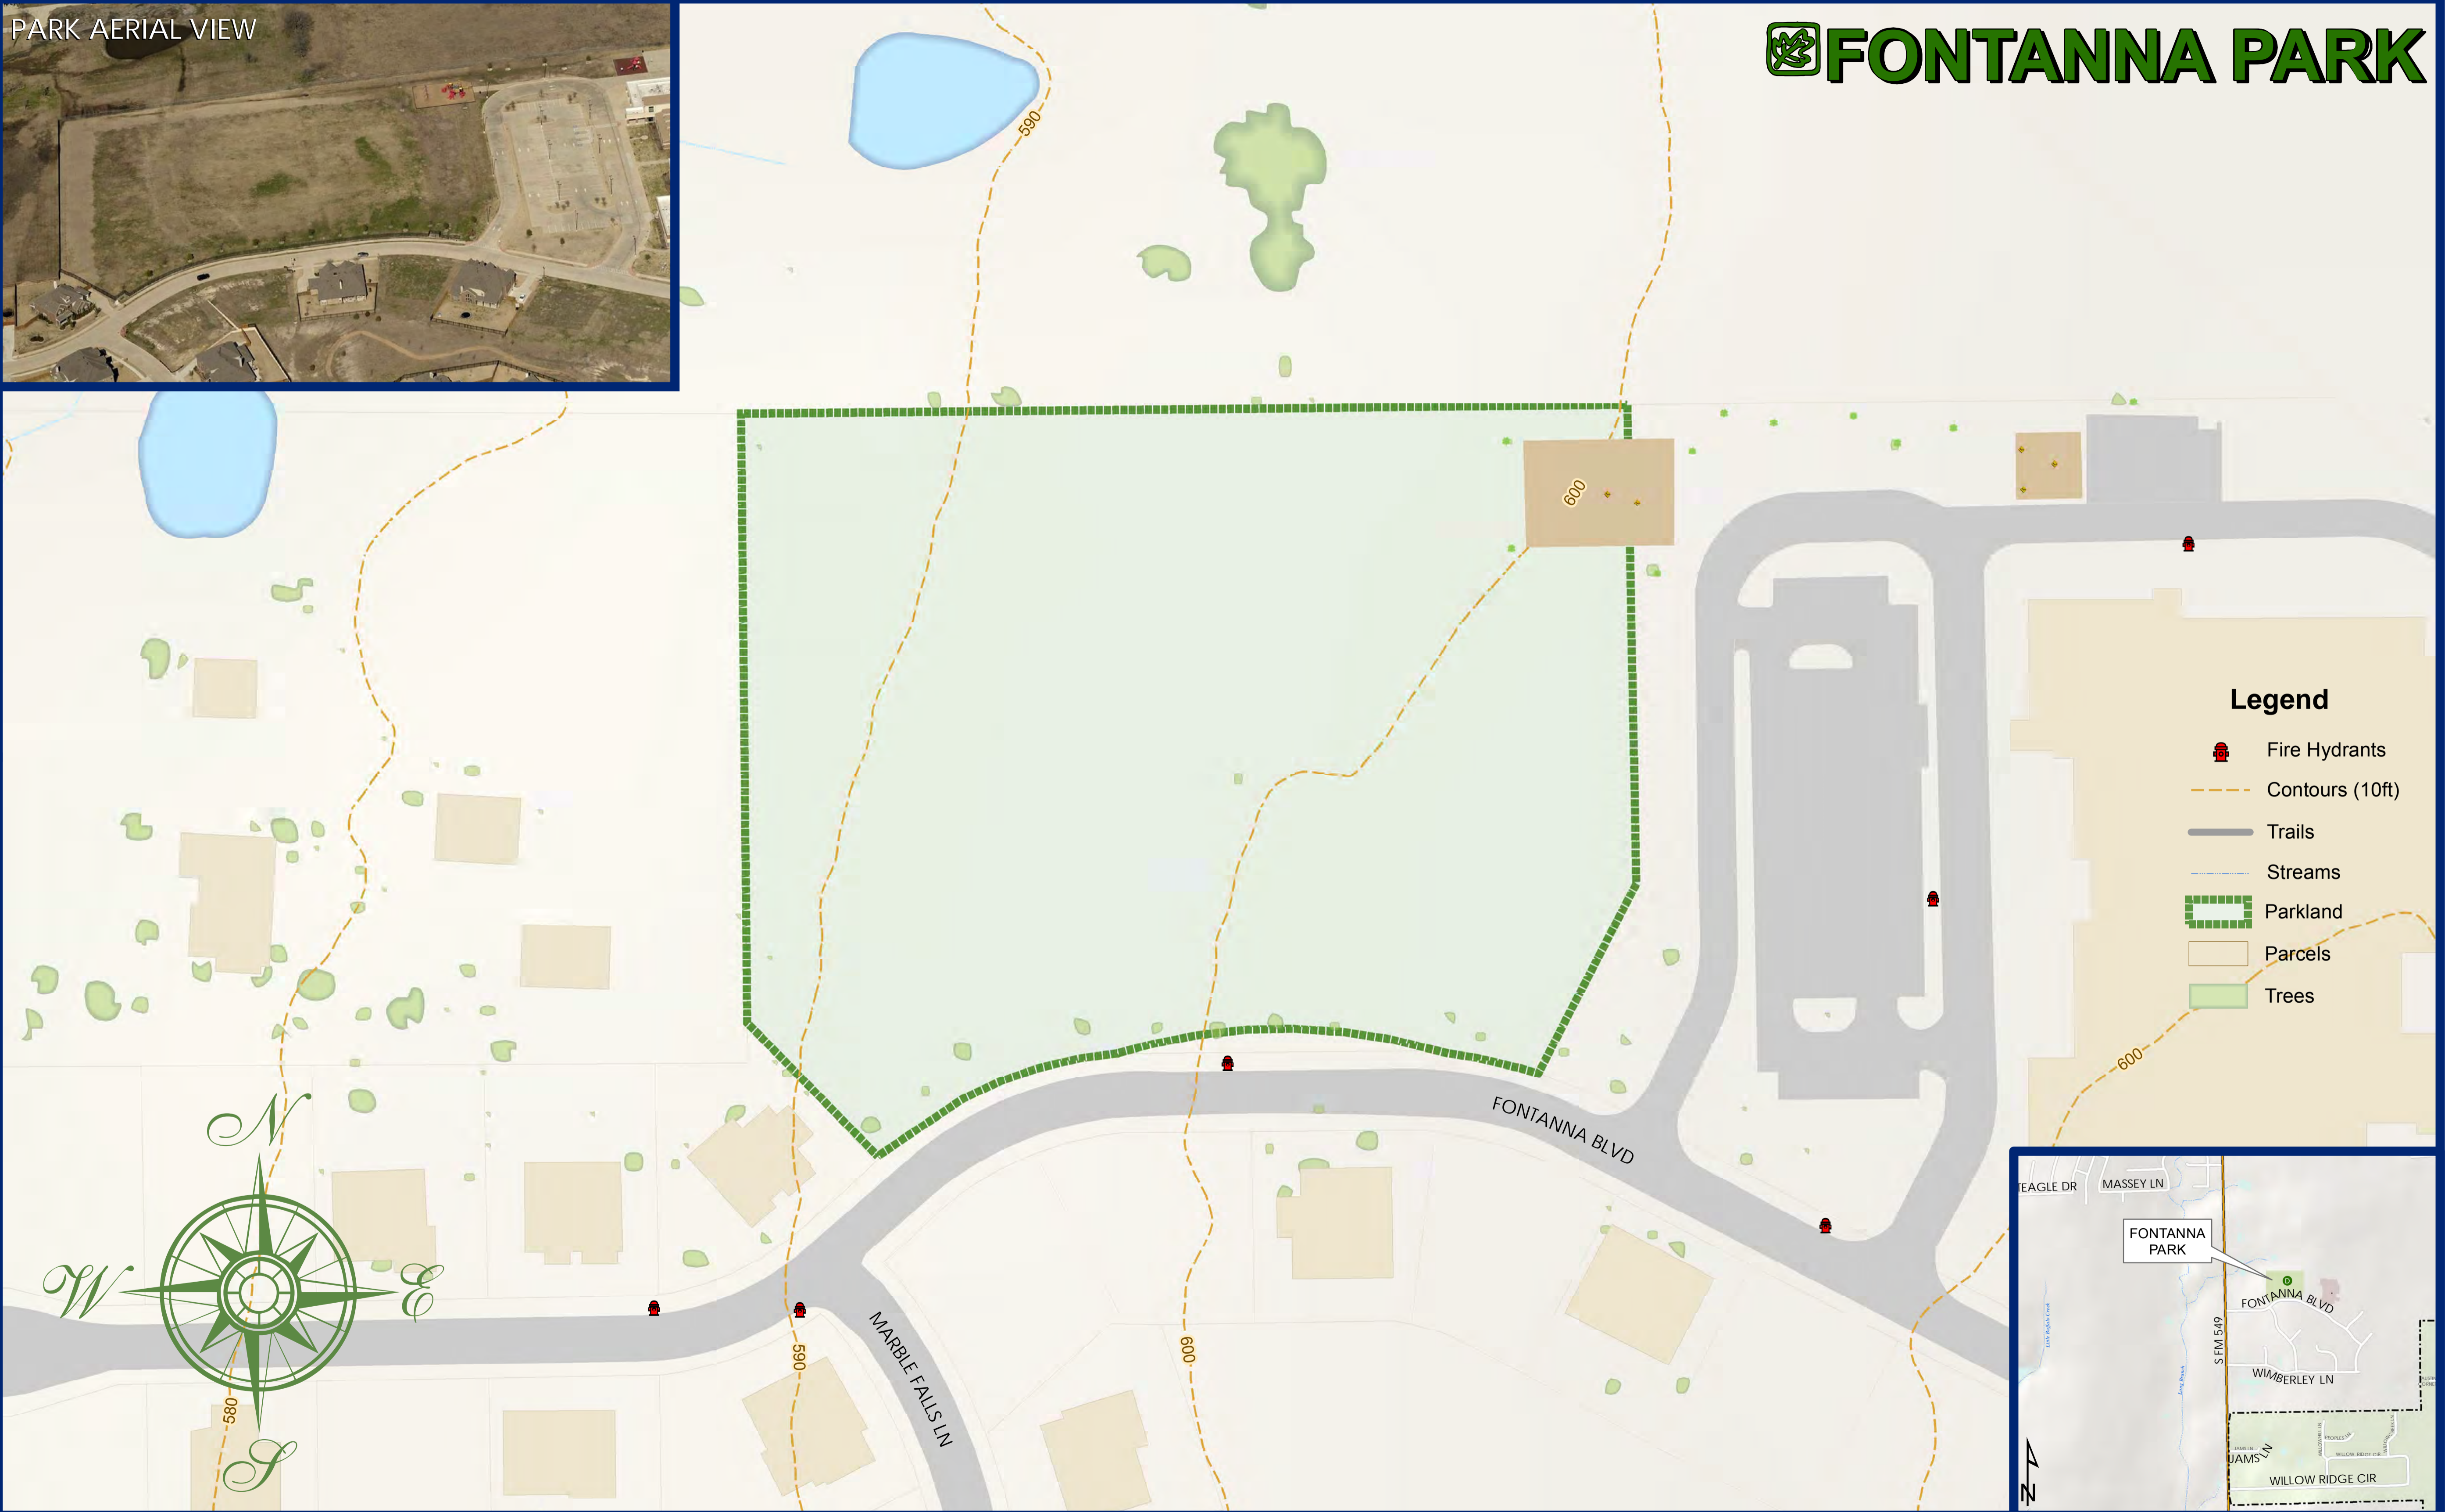

PARK AERIAL VIEW

# FONTANNA PARK

### Legend

-  Fire Hydrants
-  Contours (10ft)
-  Trails
-  Streams
-  Parkland
-  Parcels
-  Trees